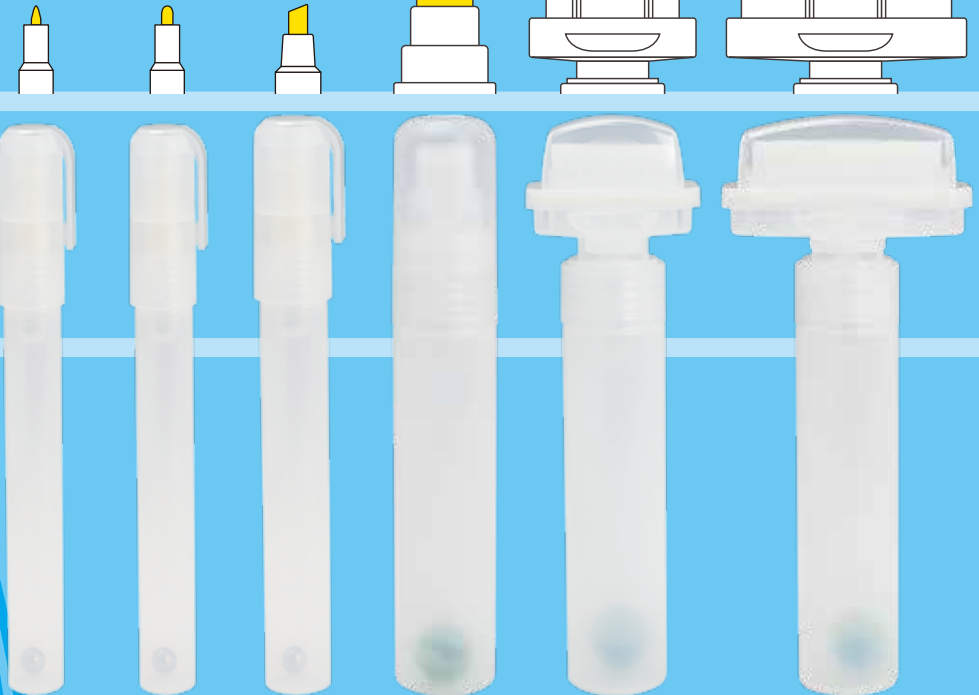

Reusable!

Refillable multiple times!

Fill the empty marker with your colors or solvent for your purpose anytime, anywhere!

Empty Marker

- Refill - Exchange - Mix -

New arrival!
"Extra Fine"
"Fine"
(The picture shows "Extra fine")

Nice Idea!

Only close the cap!

Simple clean up!

Easy & Handy!

(NEW) Extra Fine

(NEW) Fine

6mm tip

15mm tip

30mm tip

50mm tip

Please turn the cap clockwise to open & anticlockwise to close. This left-hand screw structure prevents liquid splashed.

Come with easy exchangeable spare tip, just pull out to replace!

6 types of tips!
6
type

Easy to make your own color. Every marker part is washable!

⚠ Please check nonconforming solvent at your responsibility just in case.

MADE IN JAPAN

MPN	Product Name	Type	JAN code	Unit
EH19-8	Empty marker	6mm	4562378102633	3
EH19-9	Empty marker	15mm	4562378102640	3
EH19-10	Empty marker	30mm	4562378102657	3
EH19-11	Empty marker	50mm	4562378102664	3
EH20-3	Empty marker	Extra Fine	4562378103081	3
EH20-4	Empty marker	Fine	4562378103098	3